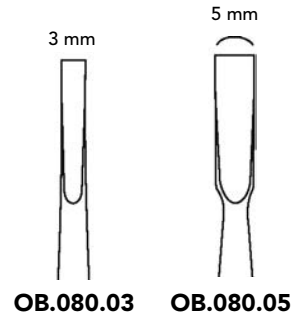

**OP.520.28**  
28 cm/11"

QUATTRO

**OP.522.23**  
23 cm/9"

Plaster Breakers

WOLFF

17.5 cm/7" **OP.541.18**  
26.5 cm/10½" **OP.545.24**

Plaster Knives

HOPKINS  
**OP.401.20**  
20 cm/8"

ESMARCH  
**OP.420.18**  
18 cm/7½"

REINER  
**OP.425.18**  
18 cm/7½"

Skull Breaker

VIRCHOW  
OB.036.00  
7.5 cm/3"

17 cm/6¾"

OB.072.04

OB.074.04

triangular shape  
4 mm

GARDNER  
17 cm/6¾"

OB.076.01

OB.076.02

OB.076.03

SNYDER  
16.5 cm/6½"

OB.080.03

OB.080.05

13.5 cm/5¼"

8 mm	OB.100.08	OB.101.08	OB.102.08
10 mm	OB.100.10	OB.101.10	OB.102.10
12 mm	OB.100.12	OB.101.12	OB.102.12
14 mm	OB.100.14	OB.101.14	OB.102.14
16 mm	OB.100.16	OB.101.16	OB.102.16

PARTSCH

13.5 cm/5¼" 17 cm/6¾"