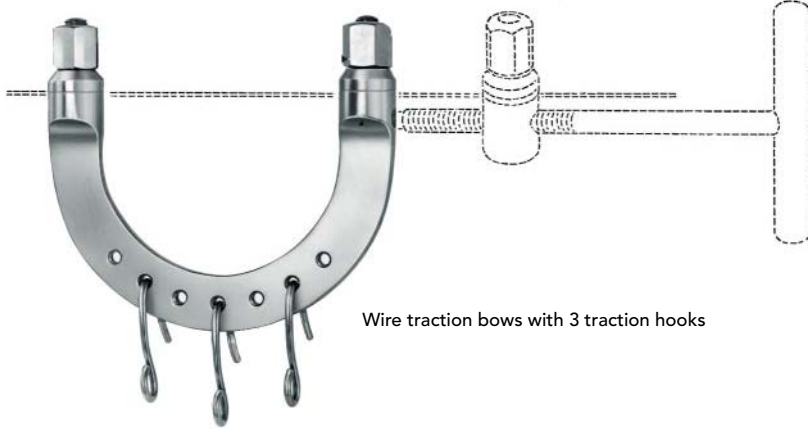

**OC.212.27**  
10.5 cm/4"

**OC.222.21**  
12 cm/4¾"

**OC.222.32**  
14 cm/5½"

for compression hole

**OC.222.43**  
18 cm/7"

**OC.222.44**  
16.5 cm/6½"

Wire traction bows with 3 traction hooks

**KIRSCHNER**

- 95 x 70 mm **OC.581.01**
- 105 x 105 mm **OC.581.02**
- 120 x 120 mm **OC.581.03**
- 155 x 155 mm **OC.581.04**

Wire strainer

**OC.586.18**  
18.5 cm/7¼"

Traction hook for extension bows

**OC.603.06**  
18.5 cm/7¼"