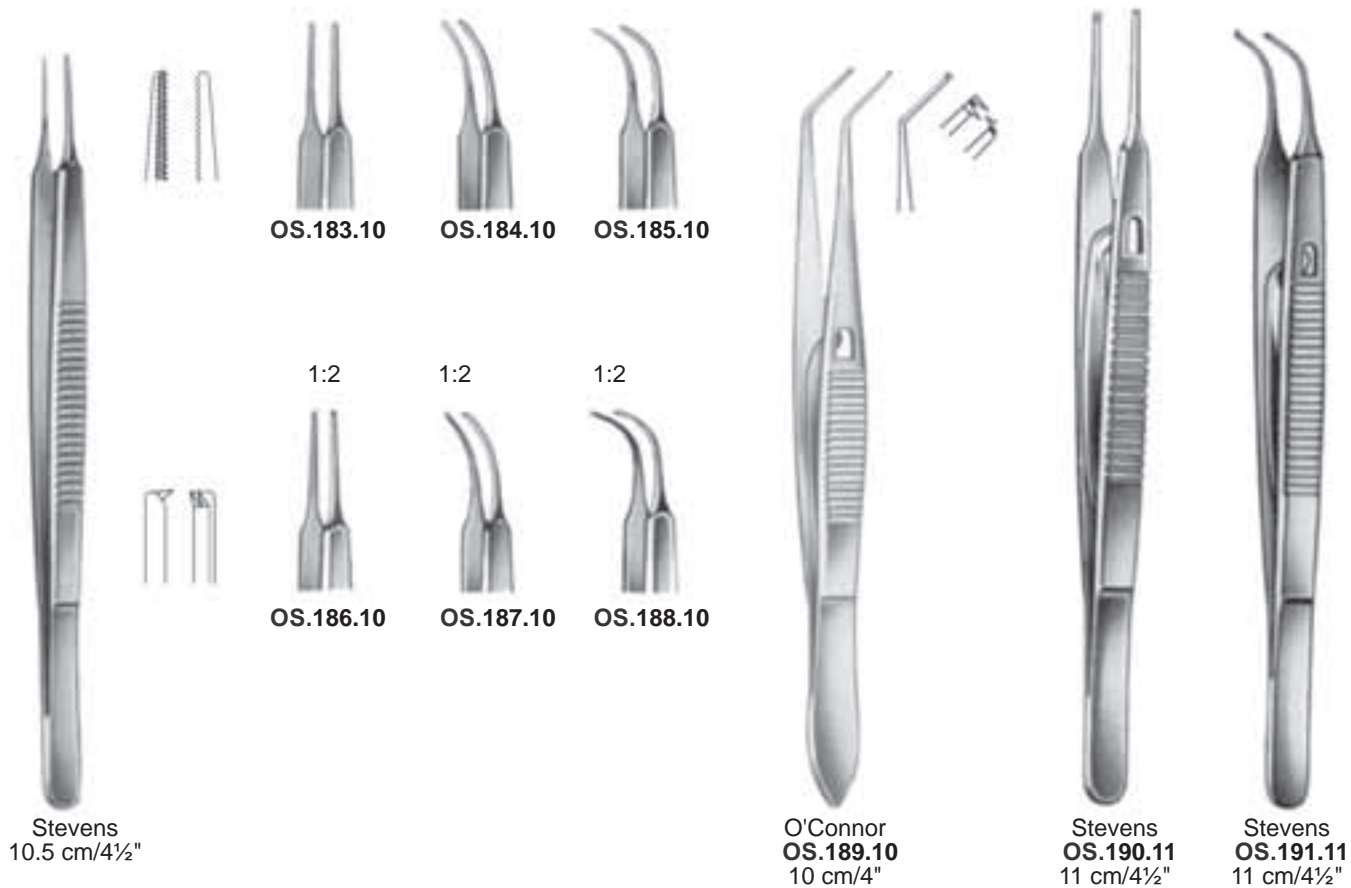

OS.196.11
1:2