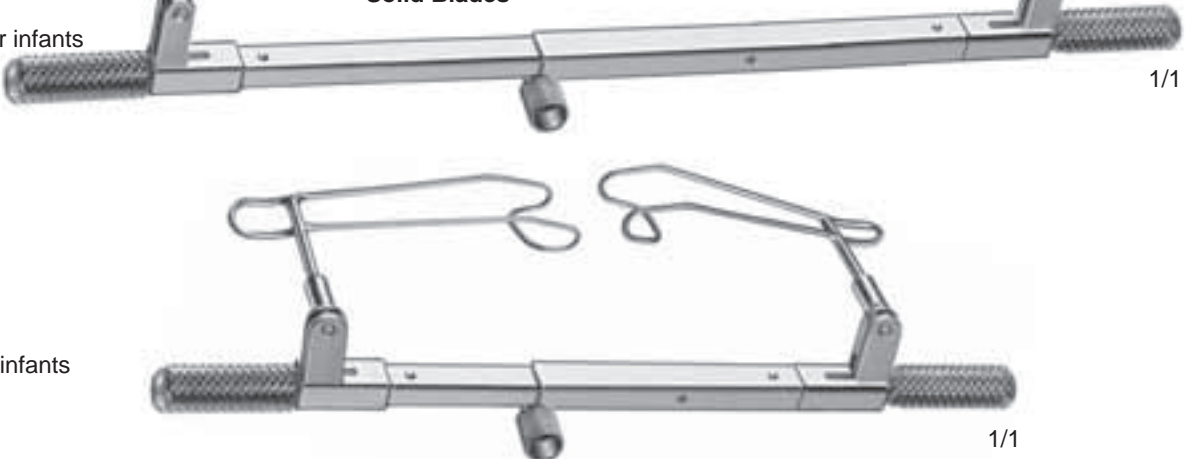

SCHOTT
OS.111.01
fenestrated, for infants
weight .17 g

1/1

SCHOTT
OS.111.02
Solid Blades, for infants
weight .17 g

SCHOTT
OS.112.01
fenestrated, for infants
weight .13 g