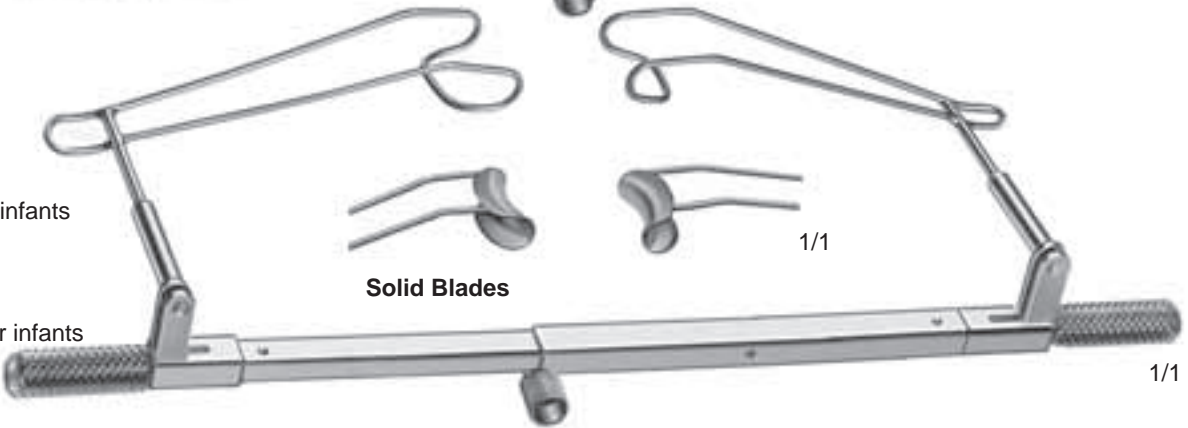

MELLINGER
OS.116.07 1/1

SCHOTT
OS.110.01
fenestrated, weight .17 g

Solid Blades

1/1

SCHOTT
OS.110.02
solid blades
weight : 17 g

SCHOTT
OS.111.01
fenestrated, for infants
weight .17 g

Solid Blades

1/1

SCHOTT
OS.111.02
Solid Blades, for infants
weight .17 g

SCHOTT
OS.112.01
fenestrated, for infants
weight .13 g

1/1

1:2
Bonn
OS.150.07
7 cm/2 ¾"

1:2
Bonn
OS.151.07
7 cm/2 ¾"

BONN MODEL OS.151.10
long, straight, 1 x 2 teeth,
with tying
10 cm