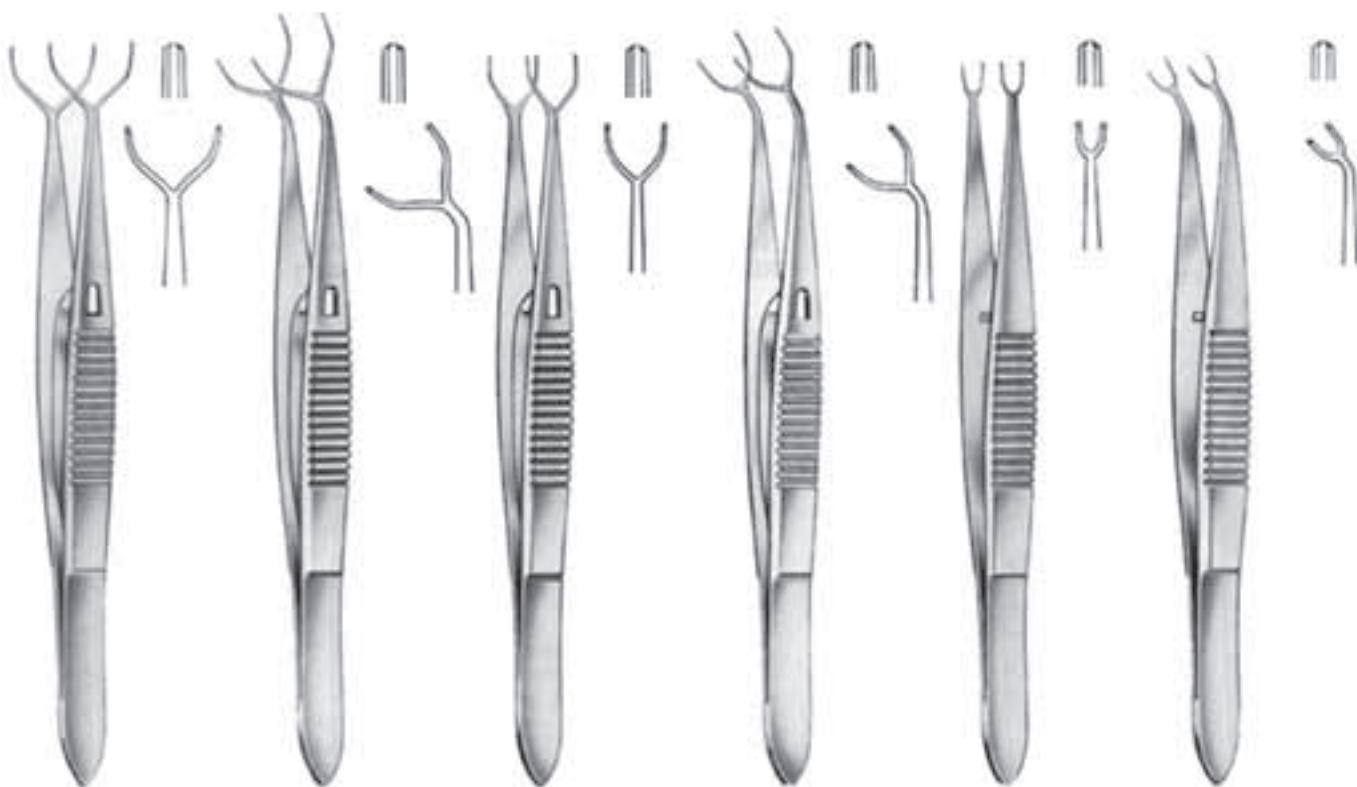

OS.250.02
for foldable IOLs
9.5 cm

OS.250.03
with notches for acrylic IOLs
9.5 cm

Arruga
OS.249.10
10 cm/4"

Arruga
OS.250.10
10 cm

Corneal Fixation Forceps

Kremer
OS.252.10
10 cm/4"
0.12 mm

Kremer
OS.253.10
10 cm/4"
0.12 mm