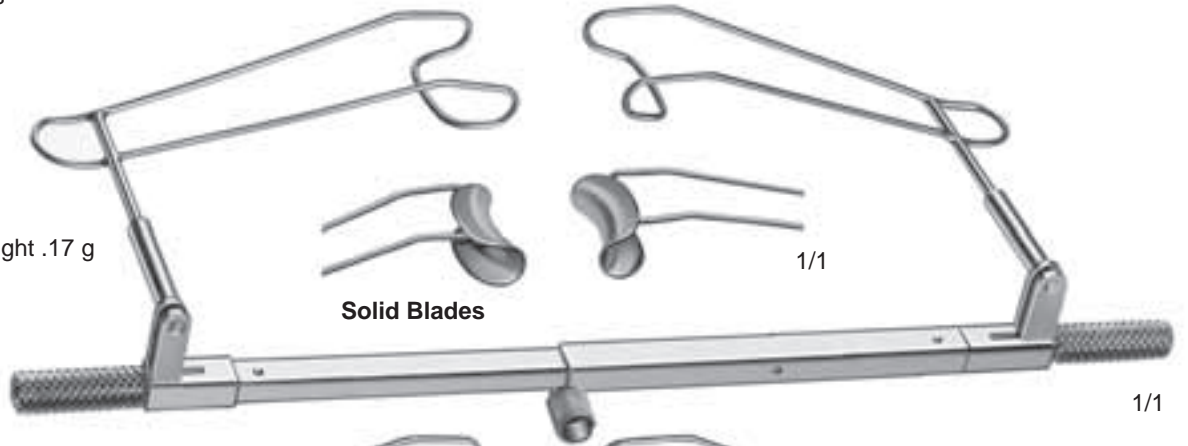

1/1

SCHOTT
OS.110.02
solid blades
weight : 17 g